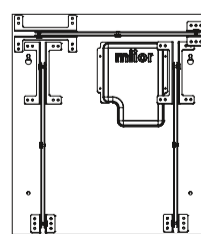

	Pol. 8060 (catalogue page 42) AXIO-LINK® mechanism					
	Dimensions (cm)	Index	Choose your frame colour	Choose your base and mechanism colour	Choose your handle type*	Choose your LED colour temperature
78,3x60,3	309863	White RL8B	White BPB	U-01	Warm 3000K LED-C	S3
		Brushed aluminum RL8S	Gray BPS		U-02	
				Cold 7000K LED-Z		

Sample code for mirror order ▶ **309863 / RL8B / BPB / U-02 / LED-C**

▼ Pol. 8060 ▼ white frame ▼ white base and mechanism ▼ handle U-02 ▼ warm LED 3000K

HANDLE TYPES

U-01

U-02

U-03

U-04

U-05

MECHANISMS / PATENT PENDING /

AXIO-BOX®

AXIO-LINK®

AXIO-SLIM®

contact@mior.com
order@mior.com
 mobile: +48 575 644 678
mior.com