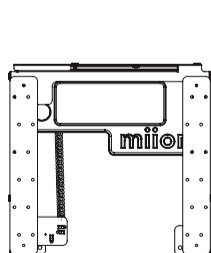

	Pol. 8060 (catalogue page 42) AXIO-LINK® mechanism					
	Dimensions (cm)	Index	Choose your frame colour	Choose your base and mechanism colour	Choose your handle type*	Choose your LED colour temperature
78,3x60,3	309863	White RL8B	White BPB	U-01	Warm 3000K LED-C	S3
		Brushed aluminum RL8S	Gray BPS		U-02	
				Cold 7000K LED-Z		

MECHANISMS / PATENT PENDING /

AXIO-BOX®

AXIO-LINK®

AXIO-SLIM®

contact@mior.com
order@mior.com
 mobile: +48 575 644 678
mior.com